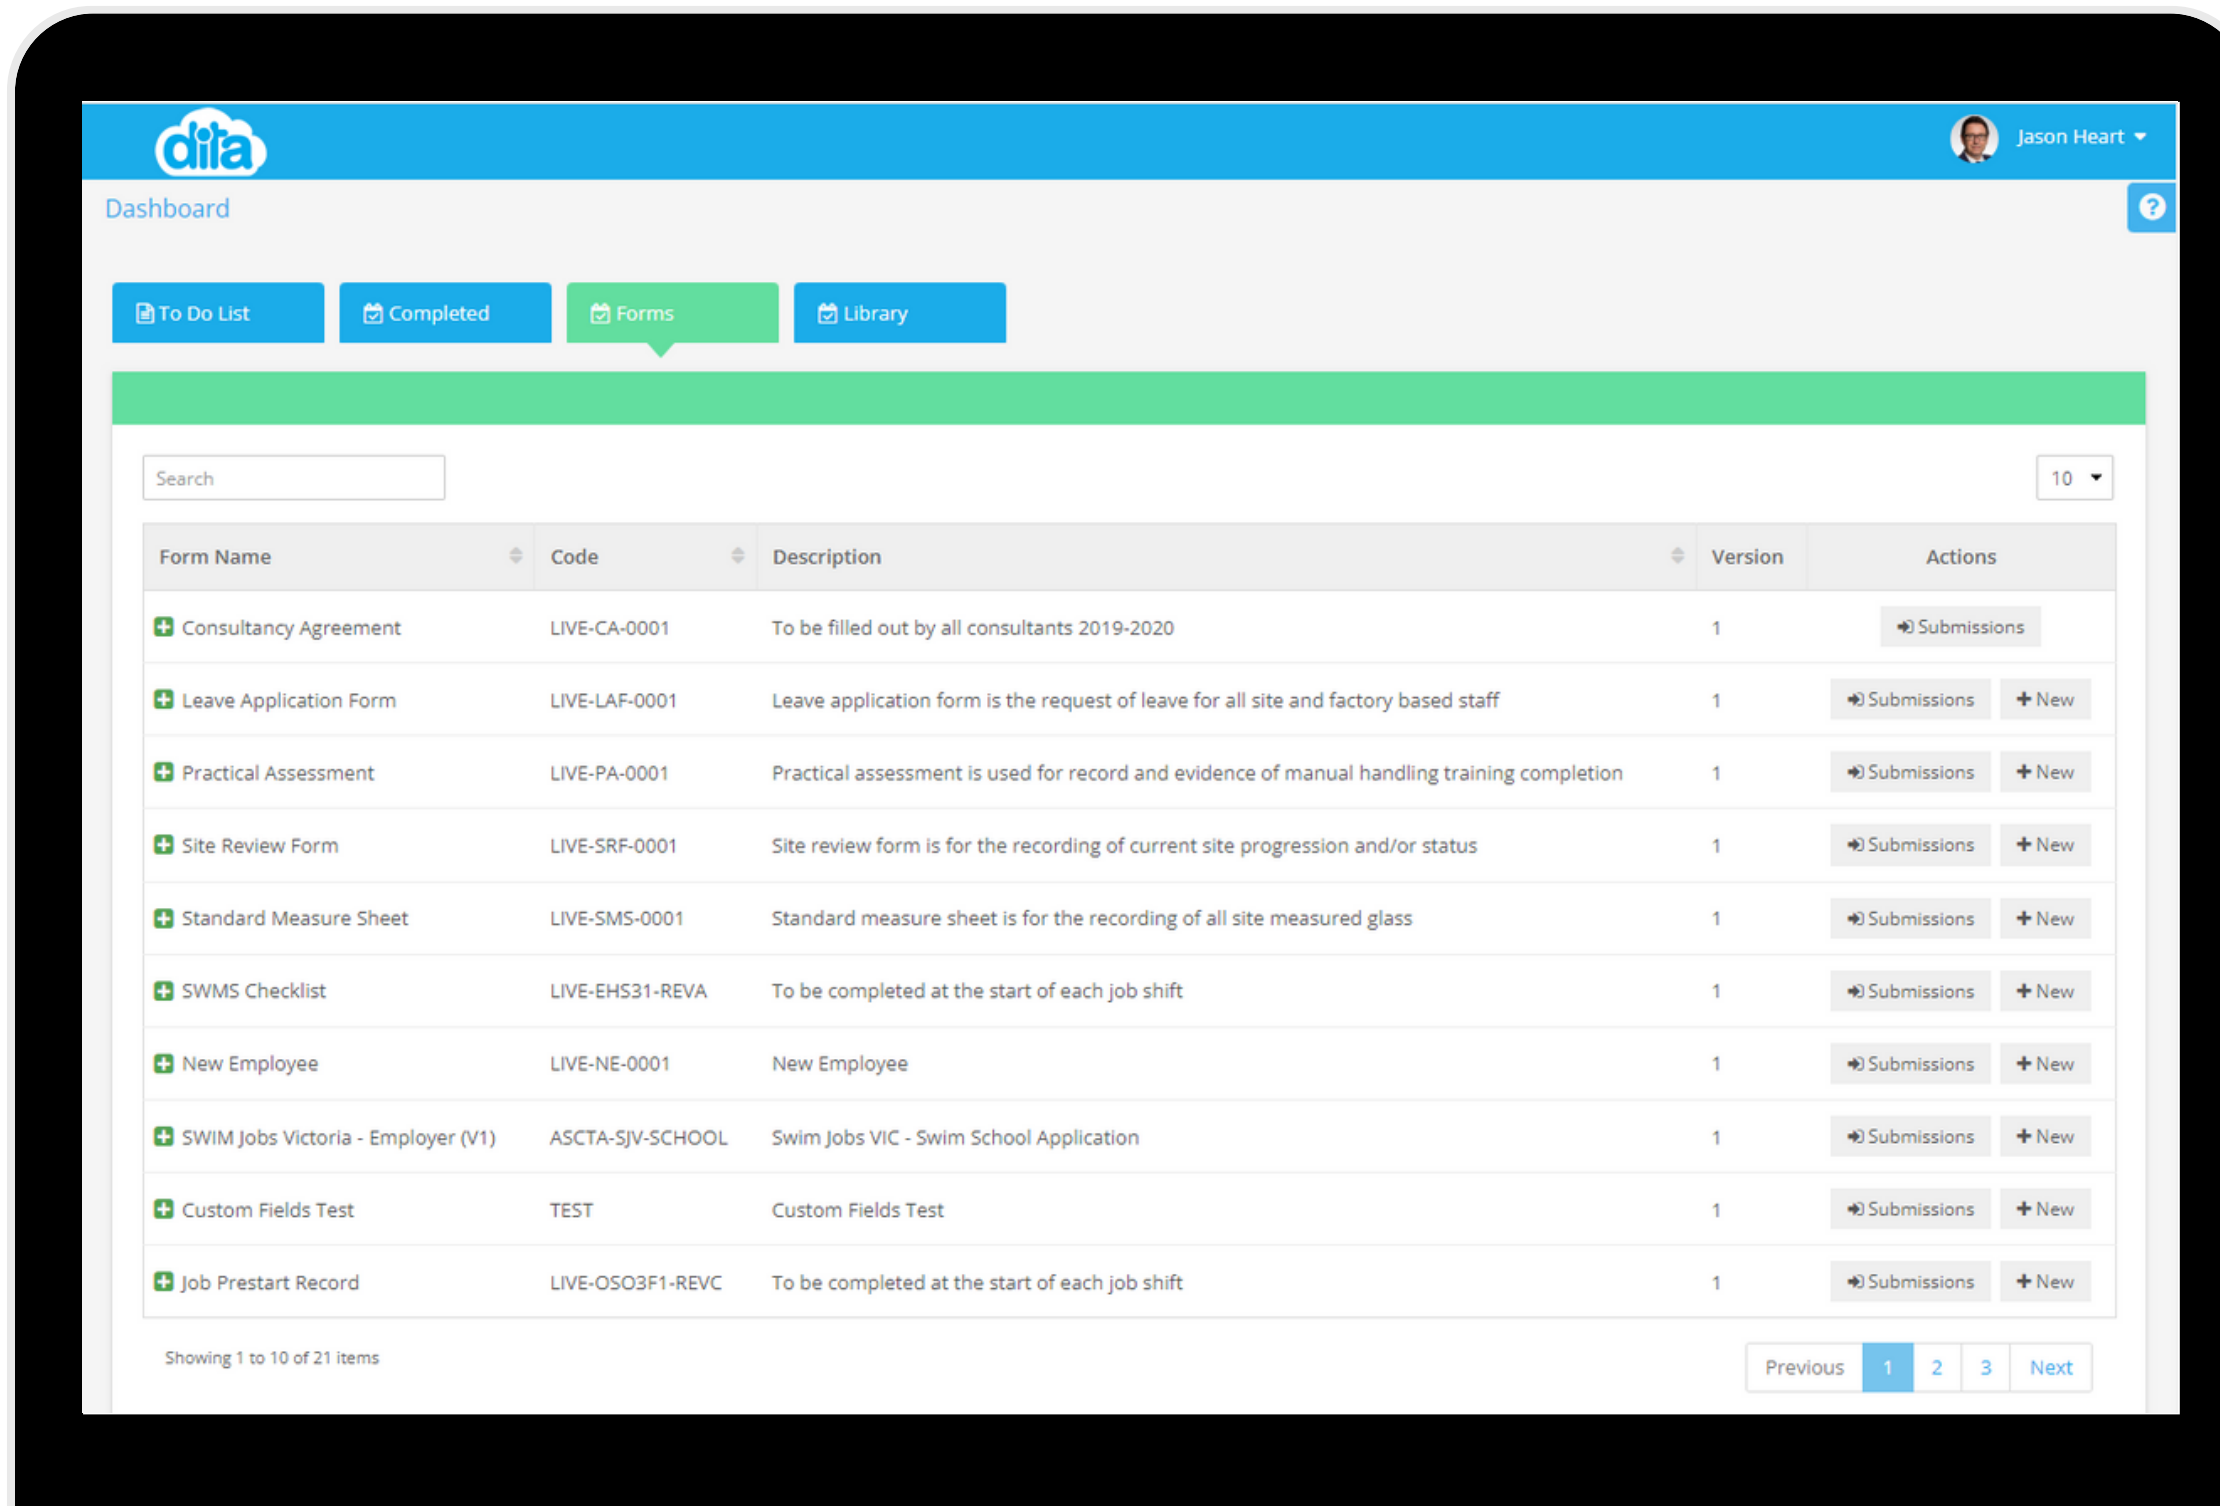

Form Submission Automation

Great News! We've automated even more from a form submission! Upon a user or administrator pressing submit on a form, our system can now take the information in the form perform key actions:

What's Automated

1. Map elements and details directly from the form into a Custom Field in a User Profile
2. Create a Note directly from the form AND attach any uploaded file in the form to that note.
3. Send an email directly from the form submission AND attach any uploaded file in the form to that note.