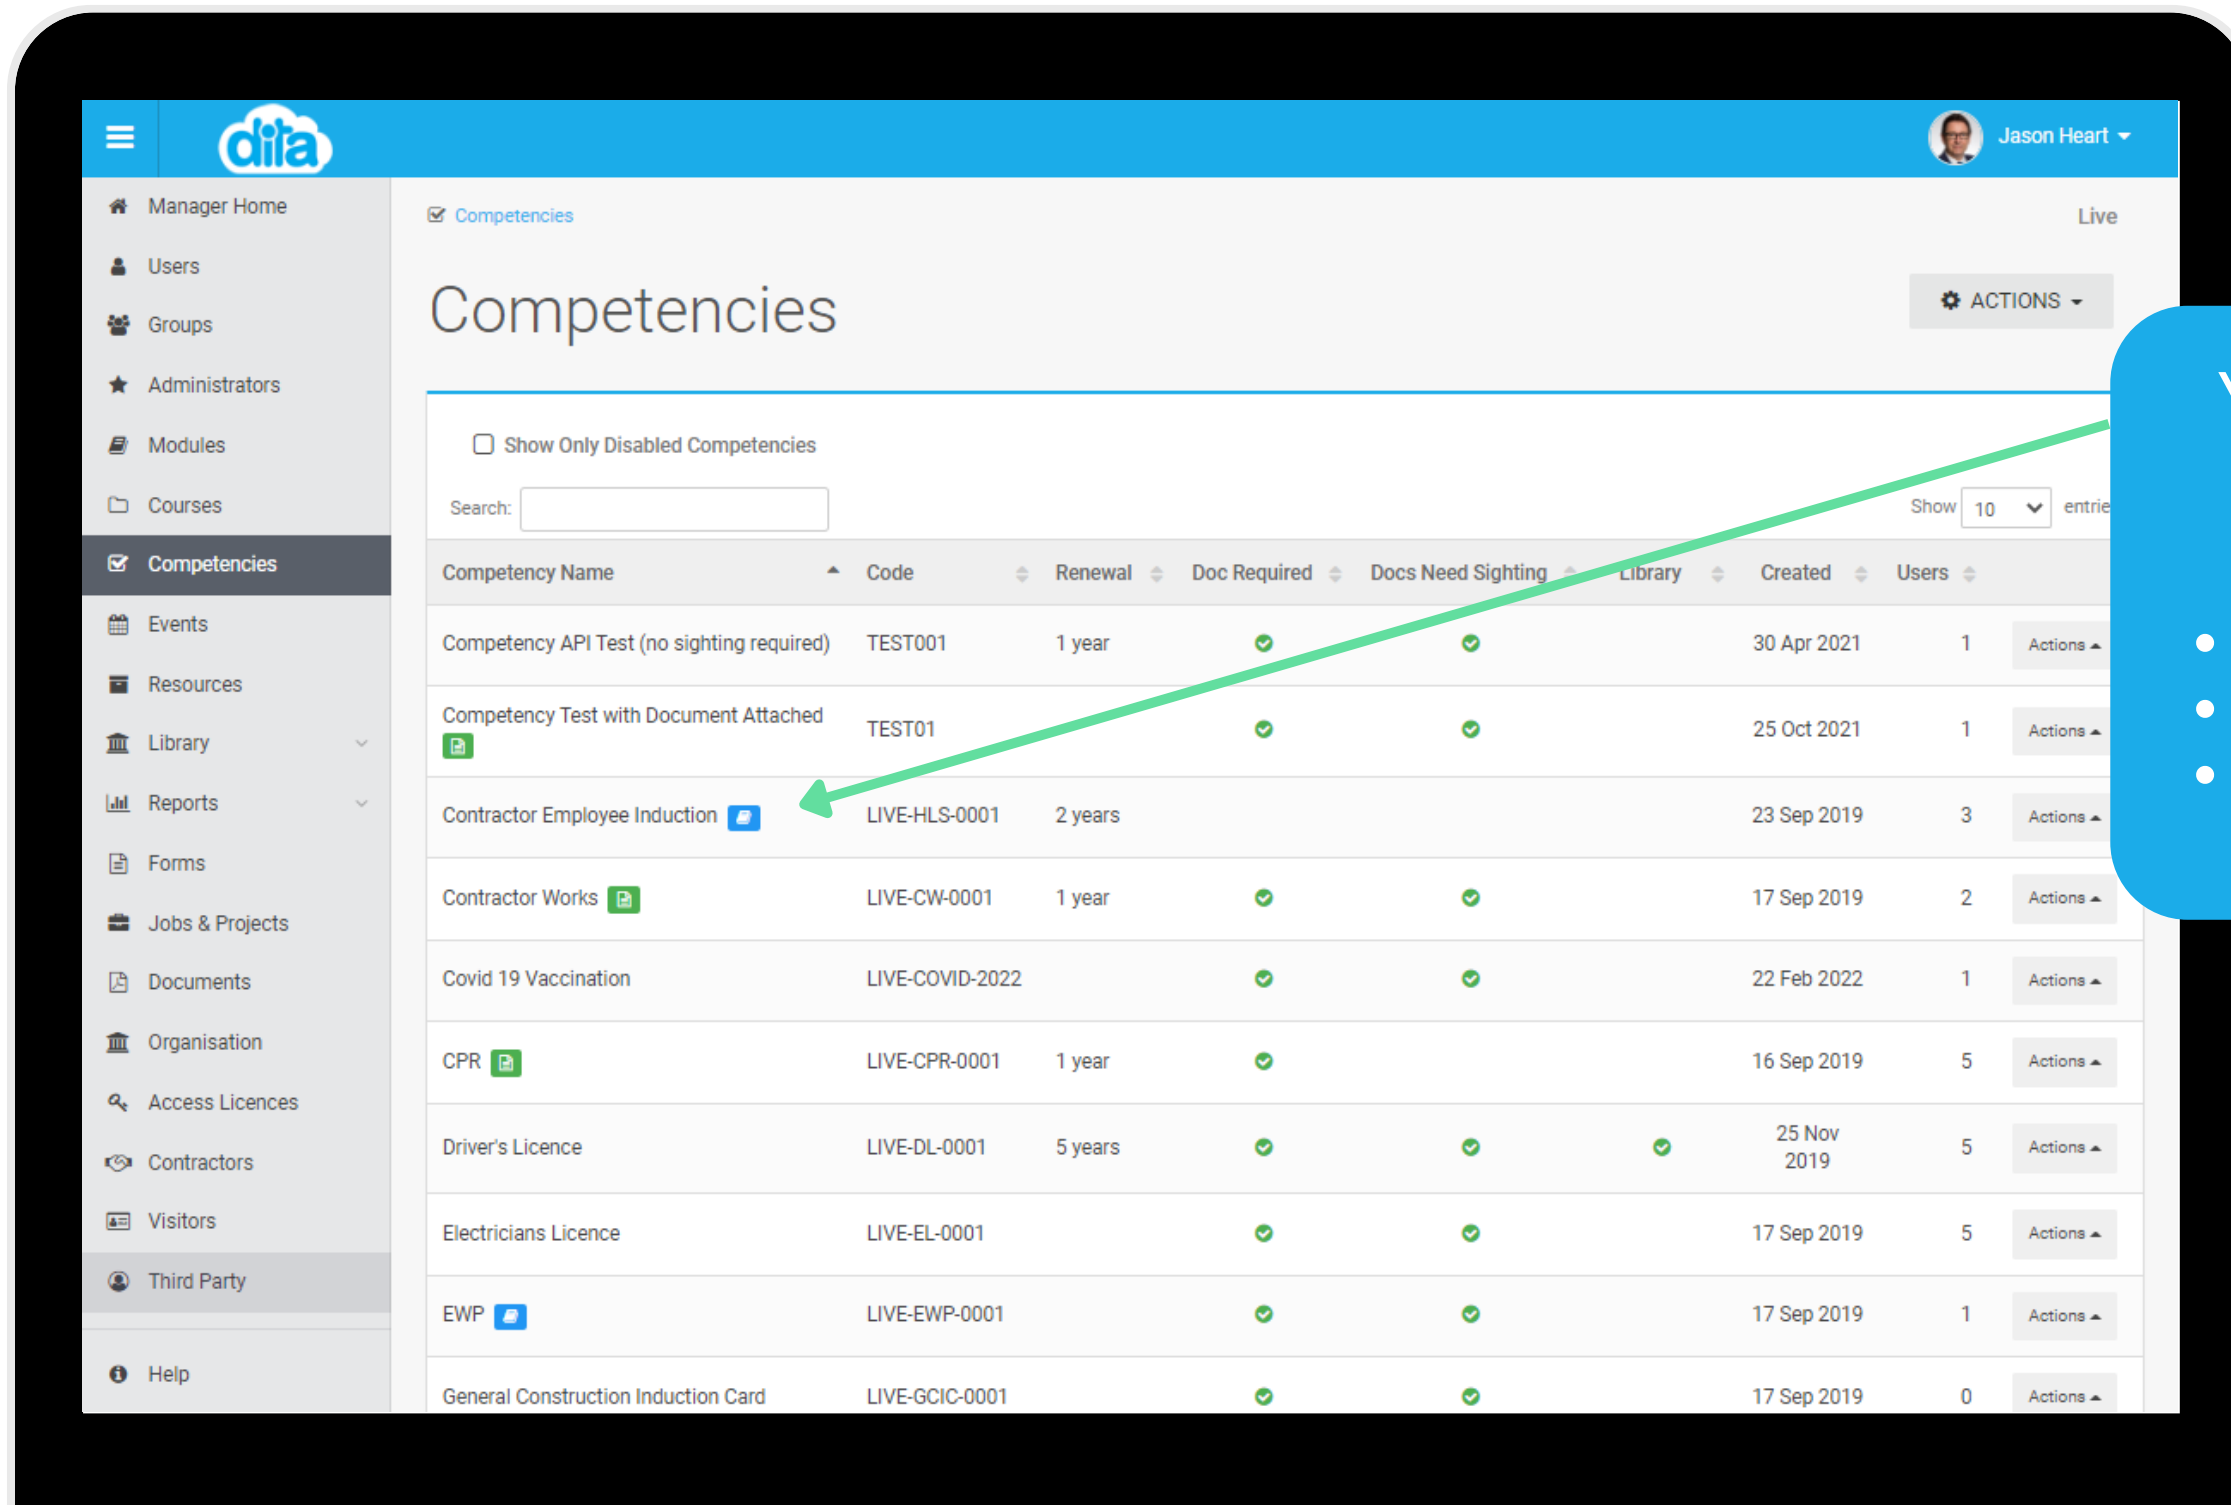

View your Linked Training in your Competency Exports

Reporting on compliance elements in your business has been improved. Now, your CSV Reports feature clear details of what training elements have been linked to a competency.

What's New

Your CSV Reports will now provide:

- The Linked Training Type
- The Name of the Linked Training
- The Version Number of the Linked Training