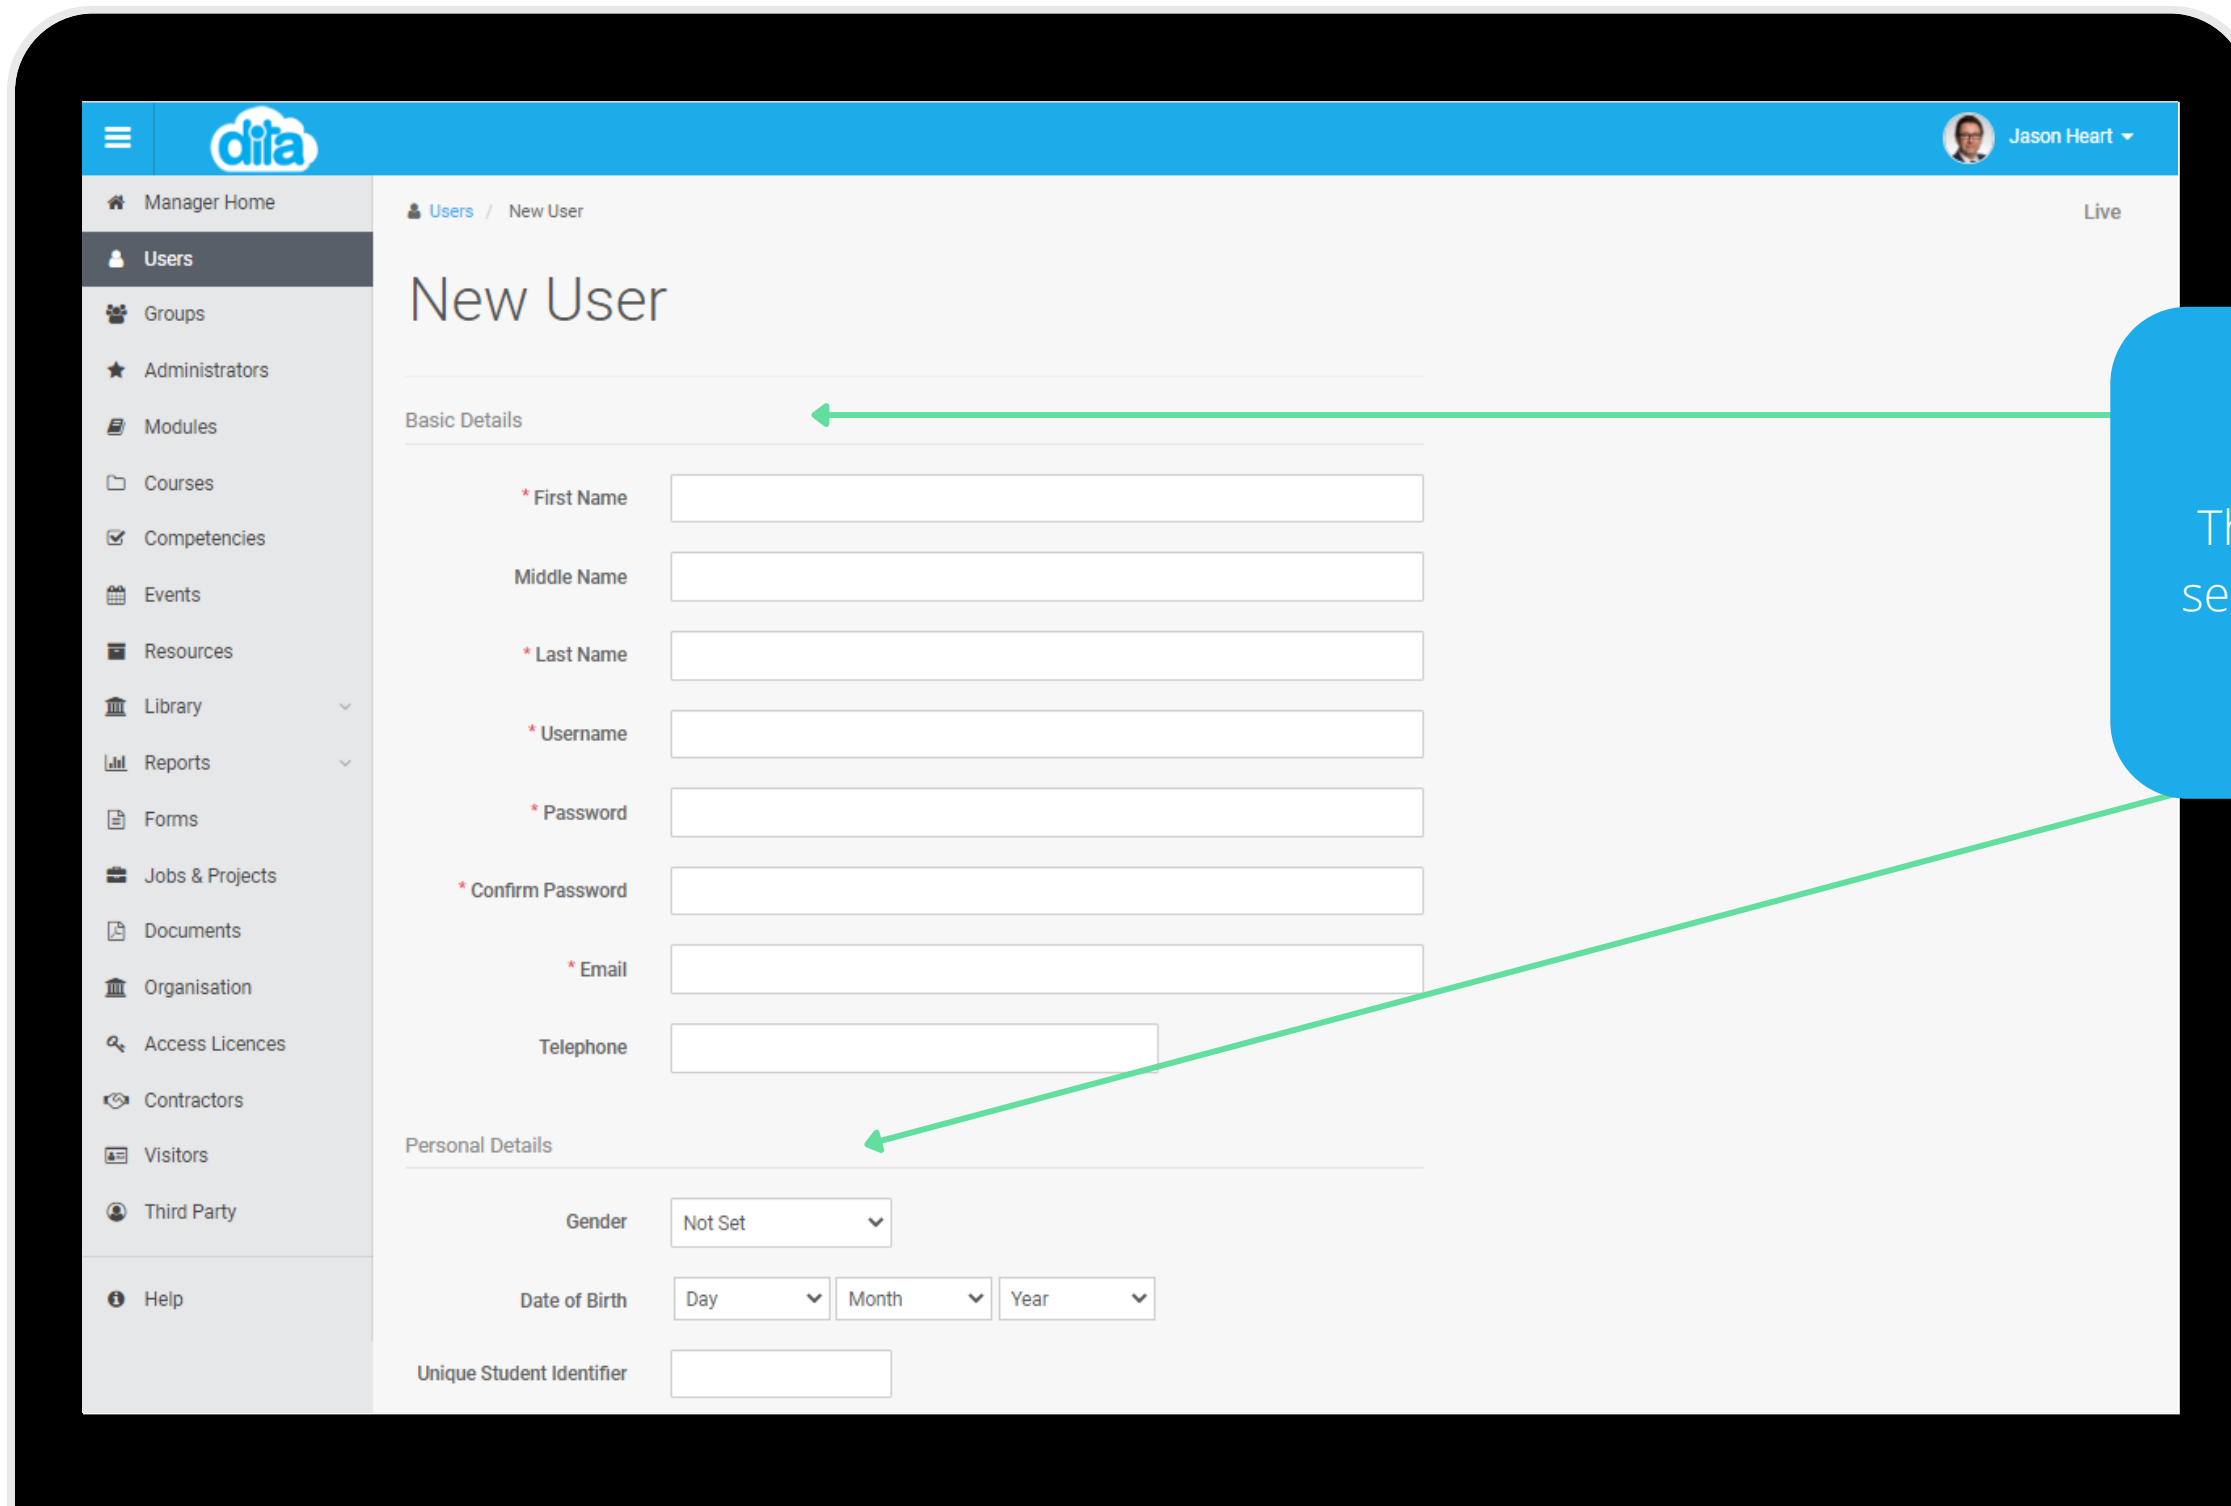

Updated User Profile Layout for Creating and Editing

Creating and editing user is now visually improved with the layout of this page updated. We've organised the information fields in sections so you can navigate and update more efficiently.

What's New

New Sections

The user's details have been added into sections, including Basic Details, Personal Details, Organisation Details and Custom Details